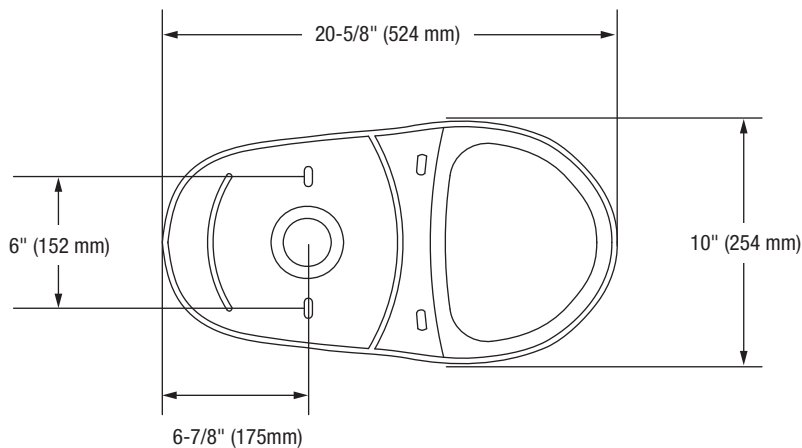

Calhoun

Two-Piece Round Front Toilet

Bowl Footprint Dimensions

Note: All dimensions and specifications are nominal and may vary: Dimensions of 8" and greater have a tolerances of +3%. Dimensions less than 8" have a tolerances of +5%.

Calhoun

Two-Piece Elongated Bowl Toilet

Product Features

- 1.6 GPF
- Gravity-fed Siphon Jet Flush
- Vitreous China
- 15-1/2" Elongated Bowl
- Rough-in: 12"
- Flush Valve: 3"
- Trapway: 2" Fully Glazed
- Water Spot: 8" x 6"
- Front Mounted Chrome Trip Lever with Brass Arm
- Sanitary bar on bowl for easy cleaning
- Quick connect, two-bolt tank-to bowl installation

Calhoun

Two-Piece Elongated Bowl Toilet

Bowl Footprint Dimensions

Note: All dimensions and specifications are nominal and may vary: Dimensions of 8" and greater have a tolerances of +3%. Dimensions less than 8" have a tolerances of +5%.