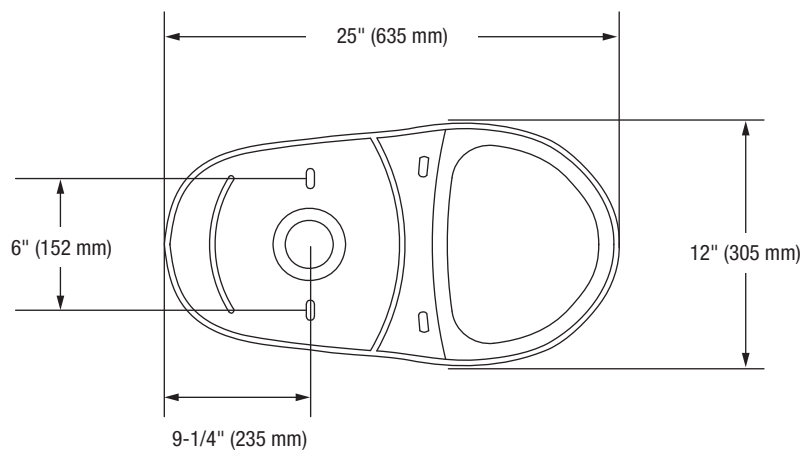

Calhoun

Two-Piece Elongated Bowl Toilet

Bowl Footprint Dimensions

Note: All dimensions and specifications are nominal and may vary: Dimensions of 8" and greater have a tolerances of +3%. Dimensions less than 8" have a tolerances of +5%.