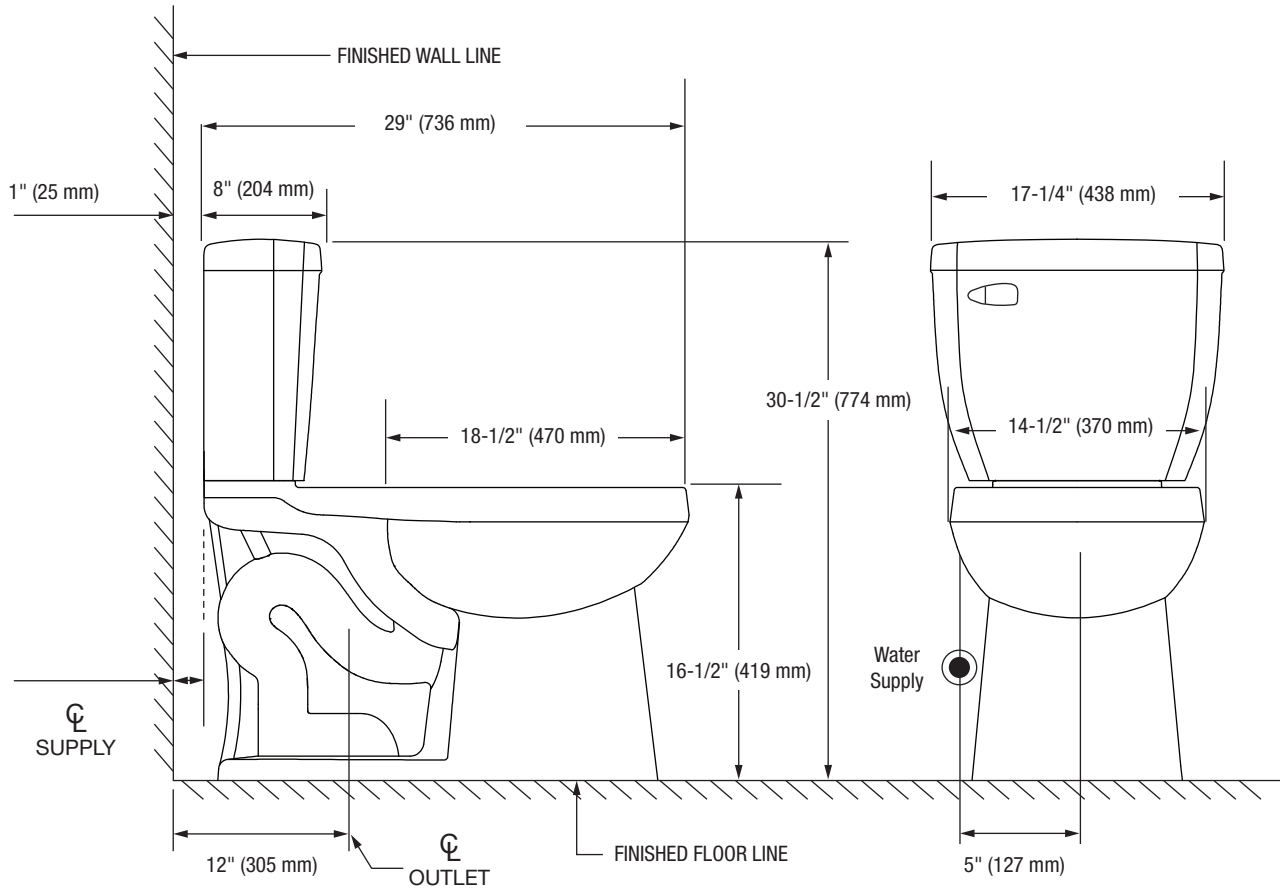

Calhoun

Two-Piece Elongated Bowl Toilet

Product Features

- 1.6 GPF
- Gravity-fed Siphon Jet Flush
- Vitreous China
- 16-1/2" Elongated Bowl
- Rough-in: 12"
- Flush Valve: 3"
- Trapway: 2" Fully Glazed
- Water Spot: 8" x 6"
- Front Mounted Chrome Trip Lever with Brass Arm
- Sanitary bar on bowl for easy cleaning
- Quick connect, two-bolt tank-to bowl installation

Calhoun

Two-Piece Elongated Bowl Toilet

Bowl Footprint Dimensions

Note: All dimensions and specifications are nominal and may vary: Dimensions of 8" and greater have a tolerances of +3%. Dimensions less than 8" have a tolerances of +5%.

Calhoun

Two-Piece Elongated Bowl Toilet

Product Features

- 1.6 GPF
- Gravity-fed Siphon Jet Flush
- Vitreous China
- 17" Elongated ADA Bowl
- Rough-in: 12"
- Flush Valve: 3"
- Trapway: 2" Fully Glazed
- Water Spot: 8" x 6"
- Front Mounted Chrome Trip Lever with Brass Arm
- Sanitary bar on bowl for easy cleaning
- Quick connect, two-bolt tank-to bowl installation