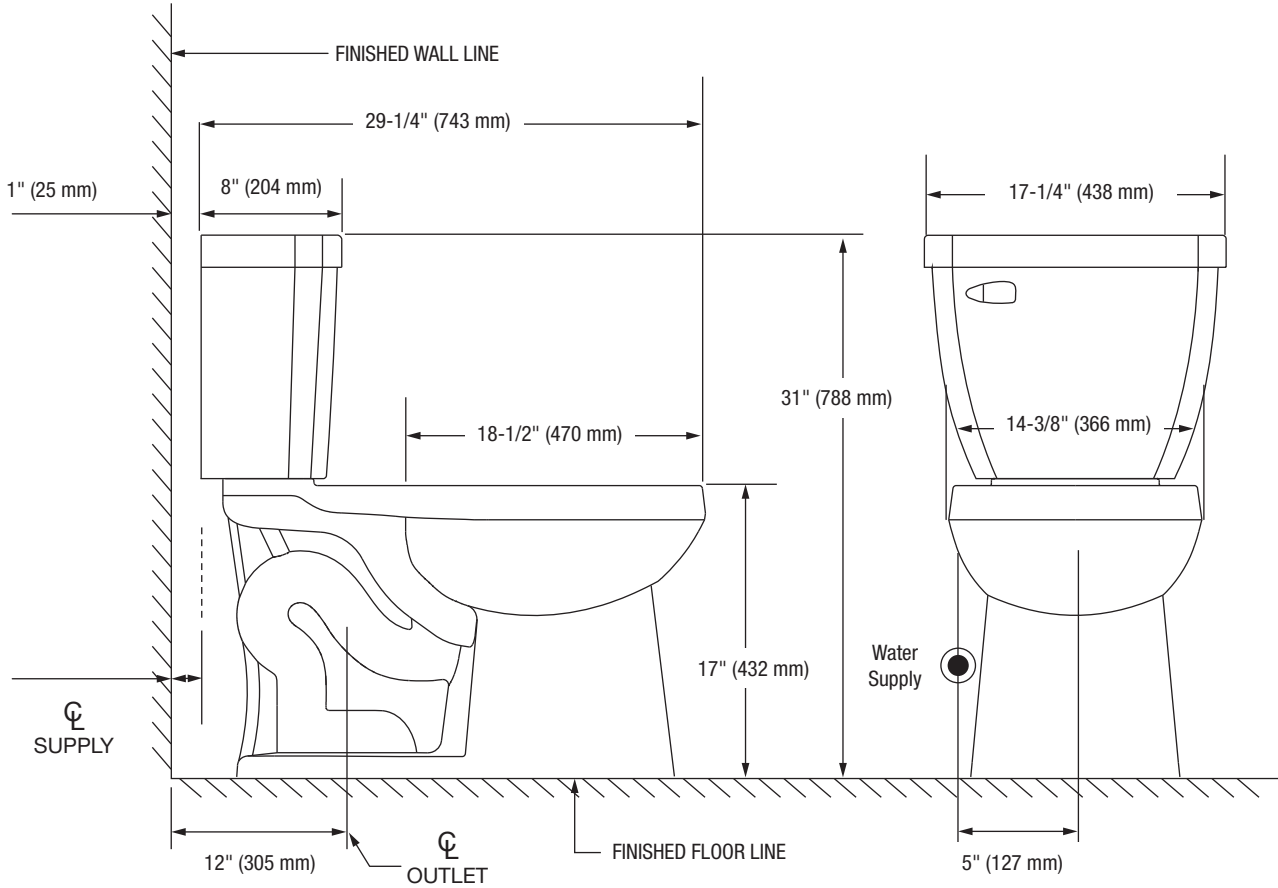

Calhoun

Two-Piece Elongated Bowl Toilet

Bowl Footprint Dimensions

Note: All dimensions and specifications are nominal and may vary: Dimensions of 8" and greater have a tolerances of +3%. Dimensions less than 8" have a tolerances of +5%.

Calhoun

Two-Piece Elongated Bowl Toilet

Product Features

- 1.6 GPF
- Gravity-fed Siphon Jet Flush
- Vitreous China
- 17" Elongated ADA Bowl
- Rough-in: 12"
- Flush Valve: 3"
- Trapway: 2" Fully Glazed
- Water Spot: 8" x 6"
- Front Mounted Chrome Trip Lever with Brass Arm
- Sanitary bar on bowl for easy cleaning
- Quick connect, two-bolt tank-to bowl installation