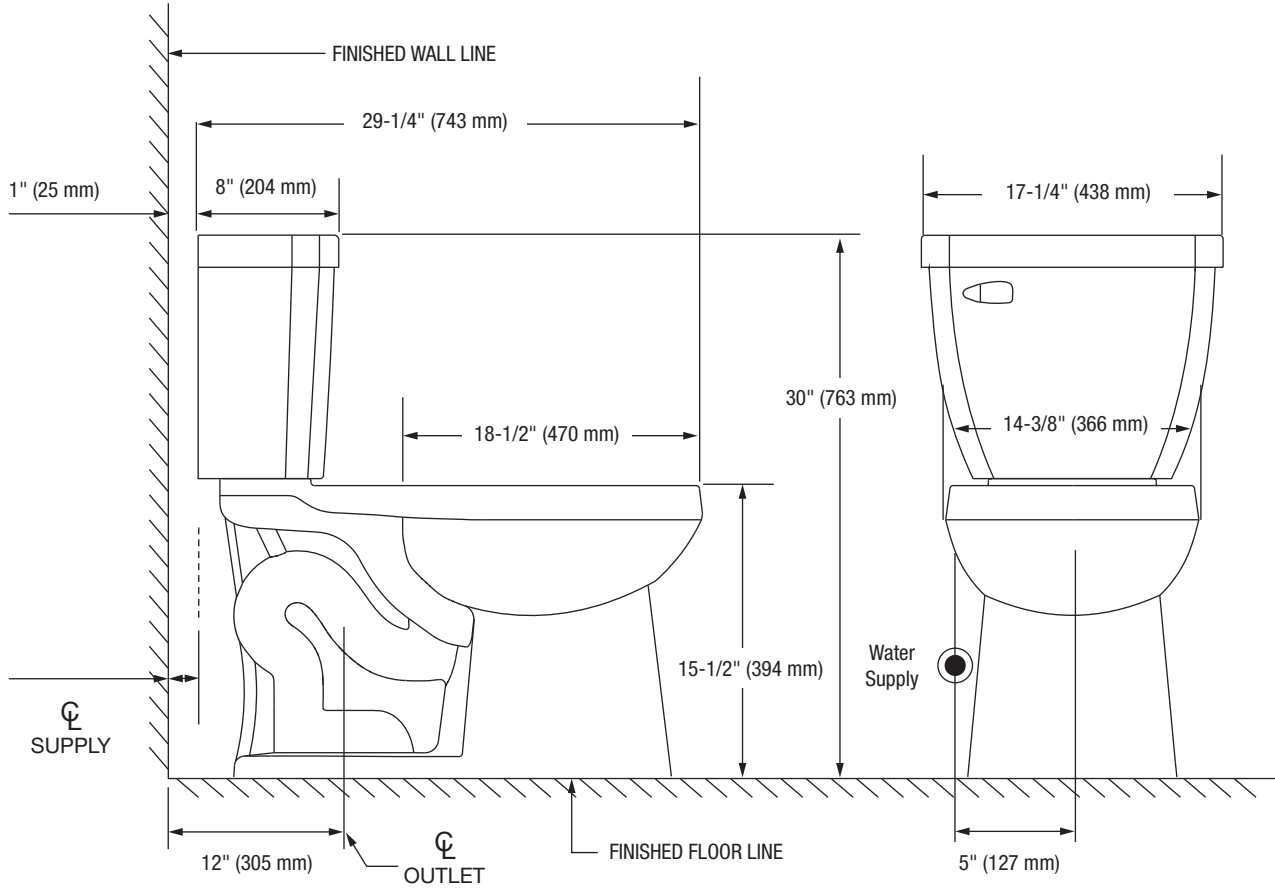

Calhoun

Two-Piece Elongated Bowl Toilet

Product Features

- 1.6 GPF
- Gravity-fed Siphon Jet Flush
- Vitreous China
- 15-1/2" Elongated Bowl
- Rough-in: 12"
- Flush Valve: 3"
- Trapway: 2" Fully Glazed
- Water Spot: 8" x 6"
- Front Mounted Chrome Trip Lever with Brass Arm
- Sanitary bar on bowl for easy cleaning
- Quick connect, two-bolt tank-to bowl installation

Calhoun

Two-Piece Elongated Bowl Toilet

Bowl Footprint Dimensions

Note: All dimensions and specifications are nominal and may vary: Dimensions of 8" and greater have a tolerances of +3%. Dimensions less than 8" have a tolerances of +5%.

Calhoun

Two-Piece Elongated Bowl Toilet

Product Features

- 1.6 GPF
- Gravity-fed Siphon Jet Flush
- Vitreous China
- 16-1/2" Elongated Bowl
- Rough-in: 12"
- Flush Valve: 3"
- Trapway: 2" Fully Glazed
- Water Spot: 8" x 6"
- Front Mounted Chrome Trip Lever with Brass Arm
- Sanitary bar on bowl for easy cleaning
- Quick connect, two-bolt tank-to bowl installation