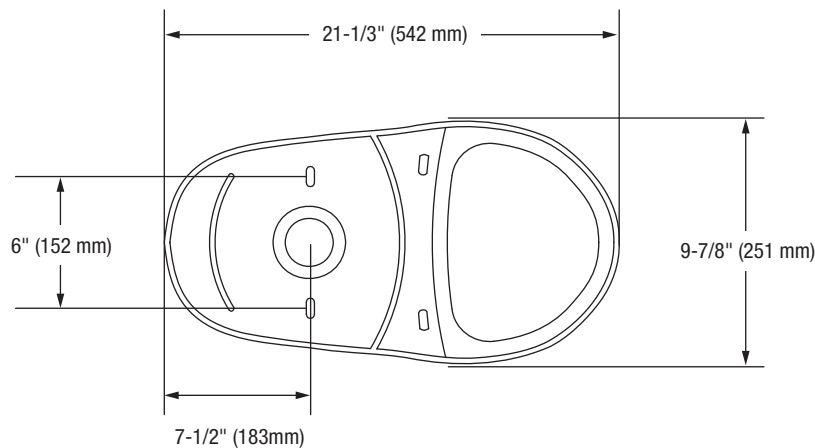

Calhoun

Two-Piece Elongated Bowl Toilet

Bowl Footprint Dimensions

Note: All dimensions and specifications are nominal and may vary: Dimensions of 8" and greater have a tolerances of +3%. Dimensions less than 8" have a tolerances of +5%.