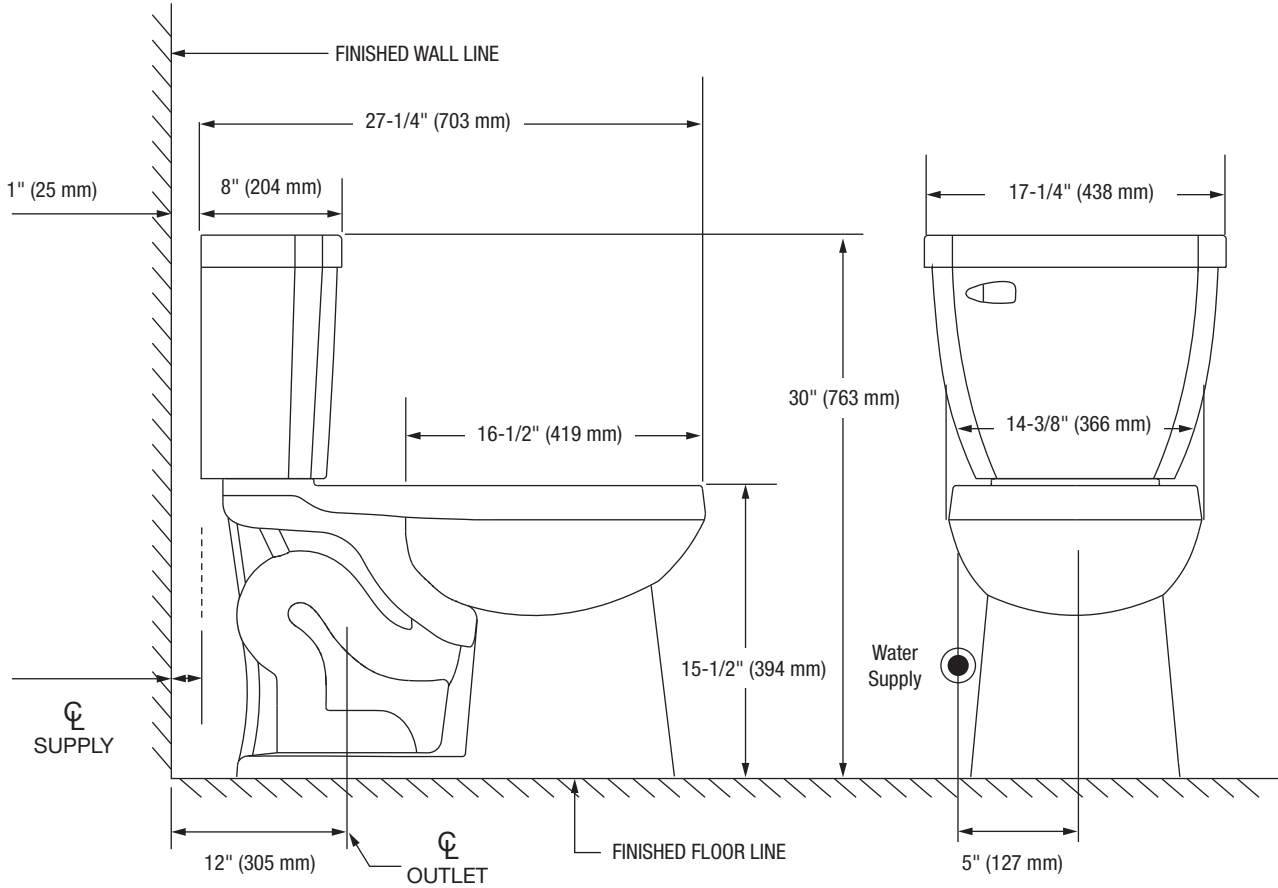

Calhoun

Two-Piece Round Front Toilet

Product Features

- 1.6 GPF
- Gravity-fed Siphon Jet Flush
- Vitreous China
- 15-1/2" Round Front Bowl
- Rough-in: 12"
- Flush Valve: 3"
- Trapway: 2" Fully Glazed
- Water Spot: 9" x 6"
- Front Mounted Chrome Trip Lever with Brass Arm
- Sanitary bar on bowl for easy cleaning
- Quick connect, two-bolt tank-to bowl installation

Calhoun

Two-Piece Round Front Toilet

Bowl Footprint Dimensions

Note: All dimensions and specifications are nominal and may vary: Dimensions of 8" and greater have a tolerances of +3%. Dimensions less than 8" have a tolerances of +5%.

Calhoun

Two-Piece Elongated Bowl Toilet

Product Features

- 1.6 GPF
- Gravity-fed Siphon Jet Flush
- Vitreous China
- 15-1/2" Elongated Bowl
- Rough-in: 12"
- Flush Valve: 3"
- Trapway: 2" Fully Glazed
- Water Spot: 8" x 6"
- Front Mounted Chrome Trip Lever with Brass Arm
- Sanitary bar on bowl for easy cleaning
- Quick connect, two-bolt tank-to bowl installation

Calhoun

Two-Piece Elongated Bowl Toilet

Bowl Footprint Dimensions

Note: All dimensions and specifications are nominal and may vary: Dimensions of 8" and greater have a tolerances of +3%. Dimensions less than 8" have a tolerances of +5%.