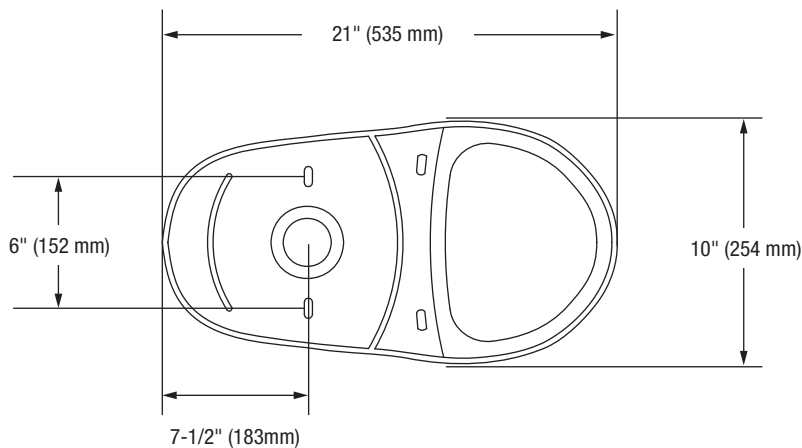

Calhoun

Two-Piece Elongated Bowl Toilet

Bowl Footprint Dimensions

Note: All dimensions and specifications are nominal and may vary: Dimensions of 8" and greater have a tolerances of +3%. Dimensions less than 8" have a tolerances of +5%.

Calhoun

Two-Piece Elongated Bowl Toilet

Product Features

- 1.6 GPF
- Gravity-fed Siphon Jet Flush
- Vitreous China
- 17" Elongated ADA Bowl
- Rough-in: 12"
- Flush Valve: 3"
- Trapway: 2" Fully Glazed
- Water Spot: 8" x 6"
- Front Mounted Chrome Trip Lever with Brass Arm
- Sanitary bar on bowl for easy cleaning
- Quick connect, two-bolt tank-to bowl installation